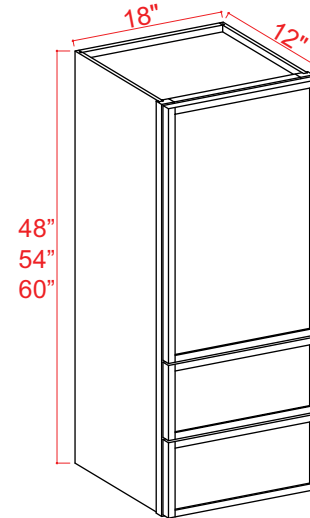

2 Adjustable Shelves (30" & 36")
3 Adjustable Shelves (42")

Wall Refrigerator Cabinet Double Doors

Item Code		W	H	D
W301224	Cabinet	30	12	24
	Door	14 3/4	11 3/4	3/4
W301524	Cabinet	30	15	24
	Door	14 3/4	14 3/4	3/4
W301824	Cabinet	30	18	24
	Door	14 3/4	17 3/4	3/4
W302424	Cabinet	30	24	24
	Door	14 3/4	23 3/4	3/4
W331224	Cabinet	33	12	24
	Door	16 1/4	11 3/4	3/4
W331524	Cabinet	33	15	24
	Door	16 1/4	14 3/4	3/4
W331824	Cabinet	33	18	24
	Door	16 1/4	17 3/4	3/4
W332424	Cabinet	33	24	24
	Door	16 1/4	23 3/4	3/4
W361224	Cabinet	36	12	24
	Door	17 3/4	11 3/4	3/4
W361524	Cabinet	36	15	24
	Door	17 3/4	14 3/4	3/4
W361824	Cabinet	36	18	24
	Door	17 3/4	17 3/4	3/4
W362424	Cabinet	36	24	24
	Door	17 3/4	23 3/4	3/4

No Shelves (12", 15", 18")
1 Adjustable Shelf (24")

Wall Cabinet With Drawers

Item Code		W	H	D
WD1848	Cabinet	18	48	12
	Door	17 3/4	29 3/4	3/4
	Drawer	17 3/4	8 3/4	3/4
WD1854	Cabinet	18	54	12
	Door	17 3/4	35 3/4	3/4
	Drawer	17 3/4	8 3/4	3/4
WD1860	Cabinet	18	60	12
	Door	17 3/4	41 3/4	3/4
	Drawer	17 3/4	8 3/4	3/4