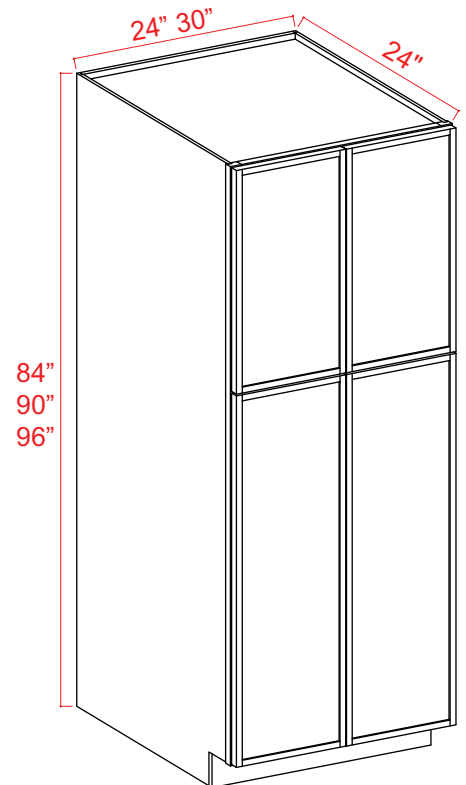

Four Doors
Two Adjustable Top Shelves
Three Bottom Shelves
Note: Roll Out Shelf Kits Available