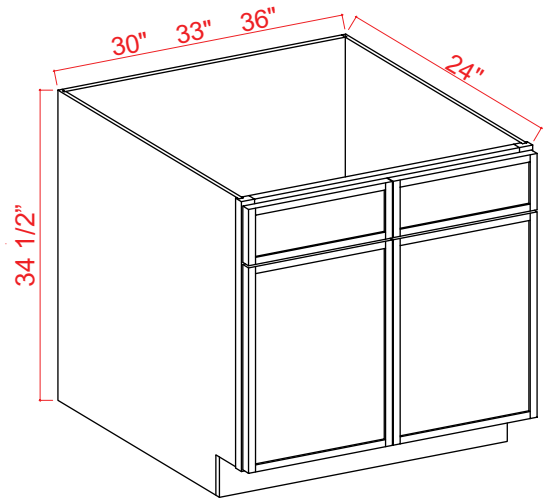

Sink Base

Item Code		W	H	D
SB30	Cabinet	30	34 1/2	24
	Door	14 3/4	22 3/4	3/4
	Drawer	14 3/4	6 1/4	3/4
SB33	Cabinet	33	34 1/2	24
	Door	16 1/4	22 3/4	3/4
	Drawer	16 1/4	6 1/4	3/4
SB36	Cabinet	36	34 1/2	24
	Door	17 3/4	22 3/4	3/4
	Drawer	17 3/4	6 1/4	3/4

Two Dummy Drawers