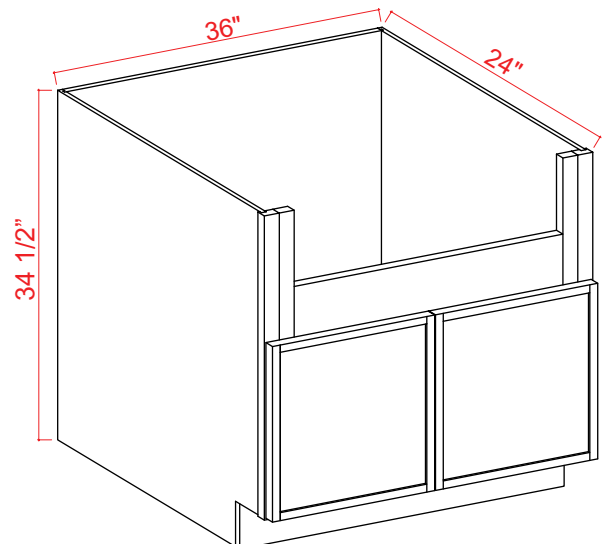

Two Dummy Drawers

Farm Sink Base

Item Code		W	H	D
FSB36	Cabinet	36	34 1/2	24
	Door	17 3/4	17 1/4	3/4
	Sink trimout: 30" W x 7 1/2" - 9" H			

Tall Cabinets

Tall Pantry 2 Doors

Item Code		W	H	D
U188424	Cabinet	18	84	24
	Top Door	17 3/4	29 3/4	3/4
	Bottom Door	17 3/4	49 1/4	3/4
U189024	Cabinet	18	90	24
	Top Door	17 3/4	35 3/4	3/4
	Bottom Door	17 3/4	49 1/4	3/4
U189624	Cabinet	18	96	24
	Top Door	17 3/4	41 3/4	3/4
	Bottom Door	17 3/4	49 1/4	3/4