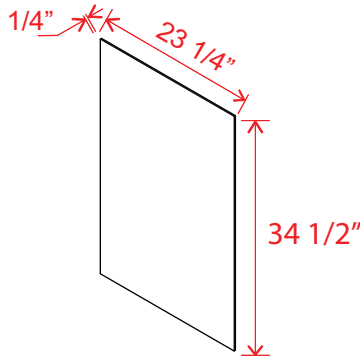

Base Skin Veneer Panel

Item Code	L
BSV	34 1/2

Note: Edges are not finished