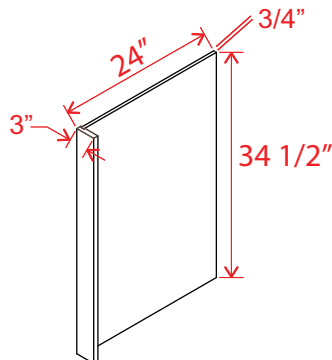

Dishwasher Return Panel

Item Code	L
DWR3	34 1/2

Note: Edges are not finished