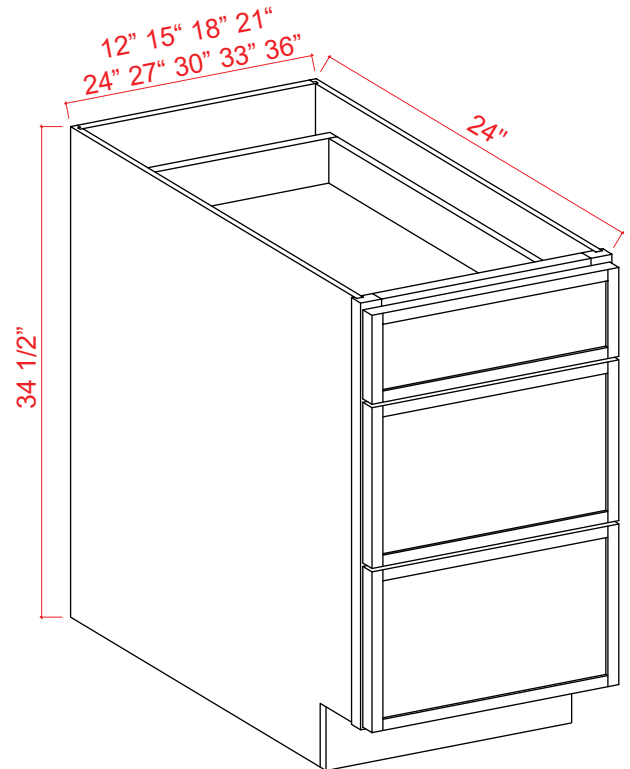

Base Cabinet 3 Drawers

Item Code		W	H	D
3DB12	Cabinet	12	34 1/2	24
	Top Drawer	11 3/4	6 1/4	3/4
	Bottom Drawer	11 3/4	11 1/4	3/4
3DB15	Cabinet	15	34 1/2	24
	Top Drawer	14 3/4	6 1/4	3/4
	Bottom Drawer	14 3/4	11 1/4	3/4
3DB18	Cabinet	18	34 1/2	24
	Top Drawer	17 3/4	6 1/4	3/4
	Bottom Drawer	17 3/4	11 1/4	3/4
3DB21	Cabinet	21	34 1/2	24
	Top Drawer	20 3/4	6 1/4	3/4
	Bottom Drawer	20 3/4	11 1/4	3/4
3DB24	Cabinet	24	34 1/2	24
	Top Drawer	23 3/4	6 1/4	3/4
	Bottom Drawer	23 3/4	11 1/4	3/4
3DB27	Cabinet	27	34 1/2	24
	Top Drawer	26 3/4	6 1/4	3/4
	Bottom Drawer	26 3/4	11 1/4	3/4
3DB30	Cabinet	30	34 1/2	24
	Top Drawer	29 3/4	6 1/4	3/4
	Bottom Drawer	29 3/4	11 1/4	3/4
3DB33	Cabinet	12	34 1/2	24
	Top Drawer	11 3/4	6 1/4	3/4
	Bottom Drawer	11 3/4	11 1/4	3/4
3DB36	Cabinet	36	34 1/2	24
	Top Drawer	35 3/4	6 1/4	3/4
	Bottom Drawer	35 3/4	11 1/4	3/4