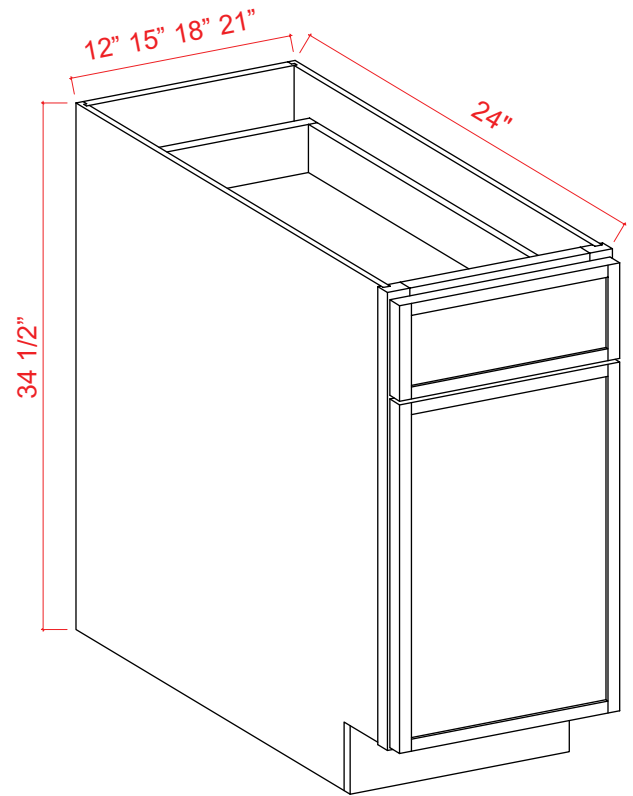

2 adjustable shelves (30" & 36")
3 adjustable shelves (42")

Wall Blind Corner Cabinet

Item Code		W	H	D
WBC2730	Cabinet	27	30	12
	Door	12 9/16	29 3/4	3/4
WBC2736	Cabinet	27	36	12
	Door	12 9/16	35 3/4	3/4
WBC2742	Cabinet	27	42	12
	Door	12 9/16	41 3/4	3/4

2 adjustable shelves (30" - 36")
3 adjustable shelves (42")
Can be pulled for exact fit

Base Cabinets

Base Cabinet Single Door

Item Code		W	H	D
B12	Cabinet	12	34 1/2	24
	Door	11 3/4	33 3/4	3/4
B15	Cabinet	15	34 1/2	24
	Door	14 3/4	33 3/4	3/4
B18	Cabinet	18	34 1/2	24
	Door	17 3/4	33 3/4	3/4
B21	Cabinet	21	34 1/2	24
	Door	20 3/4	33 3/4	3/4