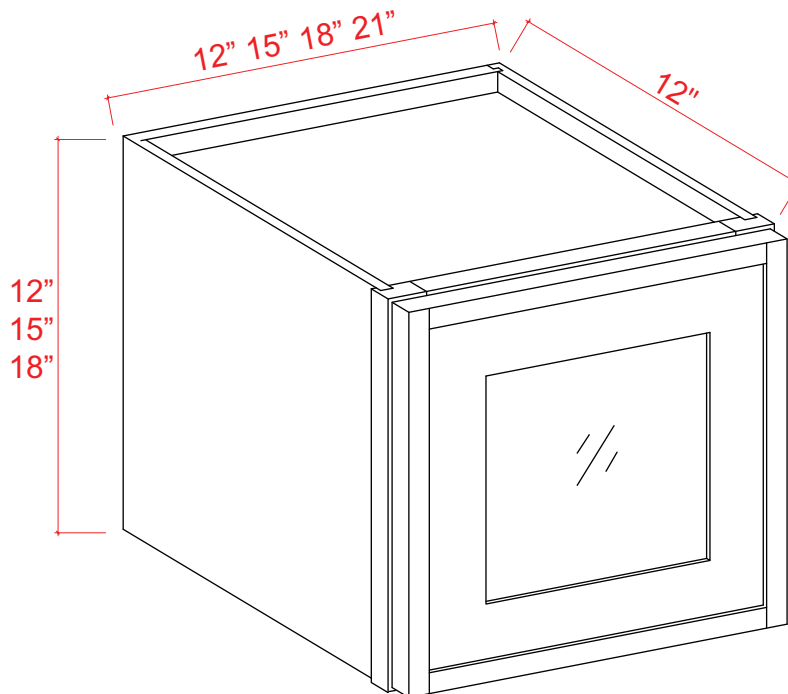

Wall Cabinet Single Glass Door

Item Code		W	H	D
W1212GD	Cabinet	12	12	12
	Door	11 1/2	11 3/4	3/4
W1215GD	Cabinet	12	15	3/4
	Door	11 1/2	14 3/4	12
W1218GD	Cabinet	12	18	3/4
	Door	11 1/2	17 3/4	3/4
W1512GD	Cabinet	15	12	12
	Door	14 1/2	11 3/4	3/4
W1515GD	Cabinet	15	15	3/4
	Door	14 1/2	14 3/4	12
W1518GD	Cabinet	15	18	3/4
	Door	14 1/2	17 3/4	3/4
W1812GD	Cabinet	18	12	12
	Door	17 1/2	11 3/4	3/4
W1815GD	Cabinet	18	15	3/4
	Door	17 1/2	14 3/4	12
W1818GD	Cabinet	18	18	3/4
	Door	17 1/2	17 3/4	3/4
W2112GD	Cabinet	21	12	12
	Door	20 1/2	11 3/4	3/4
W2115GD	Cabinet	21	15	3/4
	Door	20 1/2	14 3/4	12
W2118GD	Cabinet	21	18	3/4
	Door	20 1/2	17 3/4	3/4

*Clear Glass Included
Color Matched Interior*