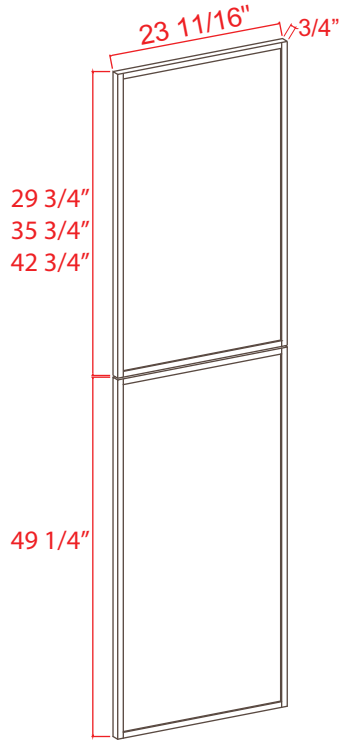

Item Code	L
DWR3	34 1/2

Note: Edges are not finished

Refrigerator End Panel

Item Code	L
REPV2496	96
REPV2796	96

Note: Edges are not finished

Tall Decorative Door Panel

Item Code	L
TDEP2484	79
TDEP2490	85
TDEP2496	91