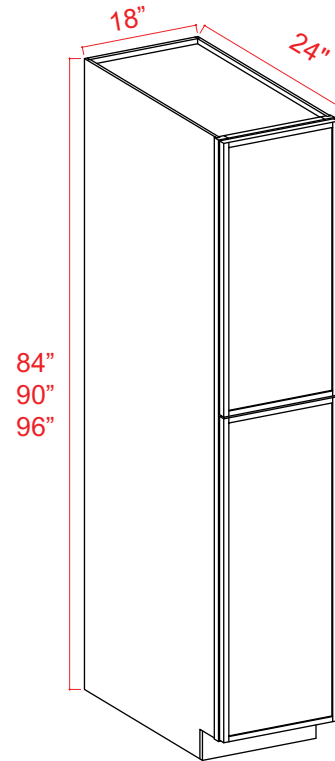

Microwave Base Cabinet

Item Code		W	H	D
MB30	Cabinet	30	34 1/2	24
	Drawer	29 3/4	10 1/2	3/4
	Opening Dimensions: 27"W x 17"H			
MB33	Cabinet	33	34 1/2	24
	Drawer	32 3/4	10 1/2	3/4
	Opening Dimensions: 30"W x 17"H			

Two Dummy Drawers

Farm Sink Base

Item Code		W	H	D
FSB36	Cabinet	36	34 1/2	24
	Door	17 3/4	17 1/4	3/4
	Sink trimout: 30" W x 7 1/2" - 9" H			

Tall Cabinets

Tall Pantry 2 Doors

Item Code		W	H	D
U188424	Cabinet	18	84	24
	Top Door	17 3/4	29 3/4	3/4
	Bottom Door	17 3/4	49 1/4	3/4
U189024	Cabinet	18	90	24
	Top Door	17 3/4	35 3/4	3/4
	Bottom Door	17 3/4	49 1/4	3/4
U189624	Cabinet	18	96	24
	Top Door	17 3/4	41 3/4	3/4
	Bottom Door	17 3/4	49 1/4	3/4