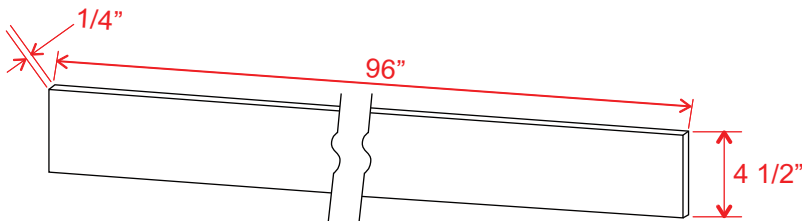

Knee Drawer

Item Code
VKD36

Note: Max trim to 30"
Note: Interior Drawer Dimensions 3 1/2" x 18 1/4" x 20 1/4"

Toe Kick

Item Code	L
TKC	96

Sample Door

Item Code
SD

Scribe Moulding