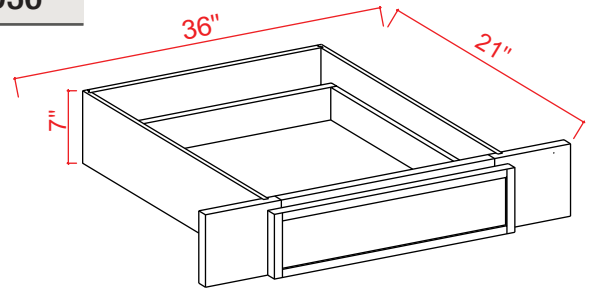

Knee Drawer

Item Code
VKD36