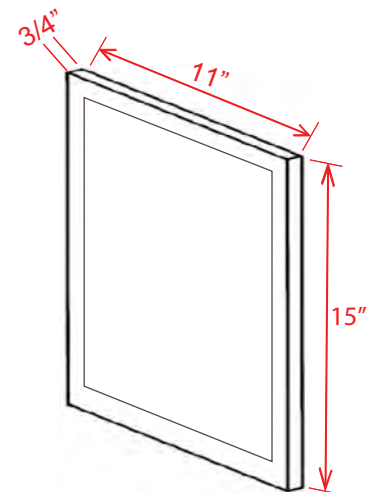

Knee Drawer

Item Code
VKD36

Note: Max trim to 30"
Note: Interior Drawer Dimensions 3 1/2" x 18 1/4" x 20 1/4"

Toe Kick

Item Code	L
TKC	96

Sample Door

Item Code
SD

Scribe Moulding