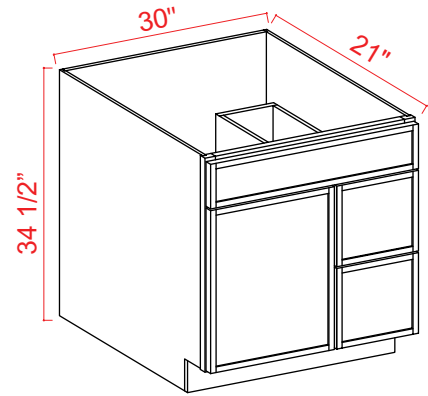

Vanity Combo Cabinet

Item Code		W	H	D
V3021TDL	Cabinet	30	34 1/2	21
	Door	17 3/4	22 3/4	3/4
	Long Drawer	17 3/4	6 1/4	3/4
	Top Drawer	11 3/4	6 1/4	3/4
	Bottom Drawer	11 3/4	11 1/4	3/4
V3021TDR	Cabinet	30	34 1/2	21
	Door	17 3/4	22 3/4	3/4
	Long Drawer	17 3/4	6 1/4	3/4
	Top Drawer	11 3/4	6 1/4	3/4
	Bottom Drawer	11 3/4	11 1/4	3/4

Vanity Drawer Cabinet

Item Code		W	H	D
V3621TDL	Cabinet	36	34 1/2	21
	Door	11 3/4	22 3/4	3/4
	Long Drawer	23 3/4	6 1/4	3/4
	Top Drawer	11 3/4	6 1/4	3/4
	Bottom Drawer	11 3/4	11 1/4	3/4
V3621TDR	Cabinet	36	34 1/2	21
	Door	11 3/4	22 3/4	3/4
	Long Drawer	23 3/4	6 1/4	3/4
	Top Drawer	11 3/4	6 1/4	3/4
	Bottom Drawer	11 3/4	11 1/4	3/4