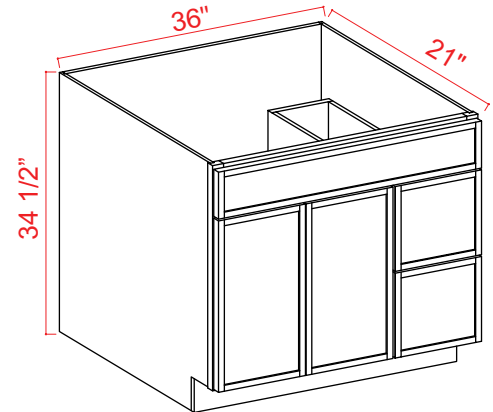

V3021TDL: 30" Combo w Drawers Left
V3021TDR: 30" Combo w Drawers Right