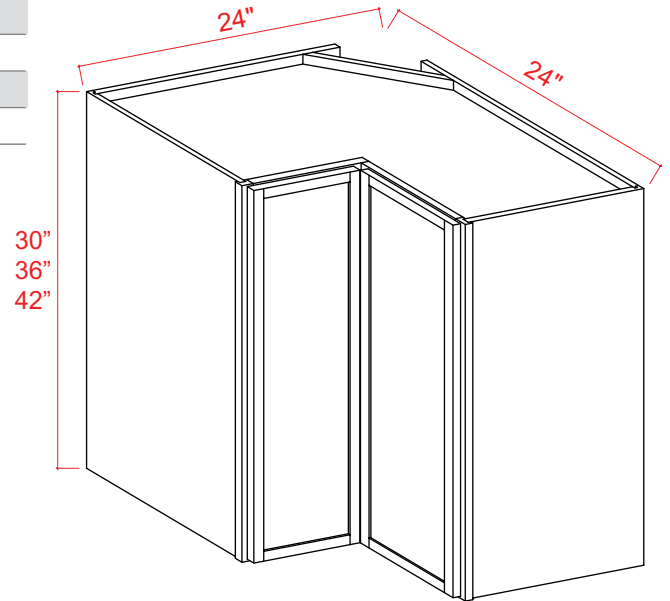

2 adjustable shelves (48" & 54")
3 adjustable shelves (60")

Wall Diagonal Corner Cabinet

Item Code		W	H	D
DCW2430	Cabinet	24	30	24
	Door	15 1/4	29 3/4	3/4
DCW2436	Cabinet	24	36	24
	Door	15 1/4	35 3/4	3/4
DCW2442	Cabinet	24	42	24
	Door	15 1/4	41 3/4	3/4

2 adjustable shelves (30"-36")
3 adjustable shelves (42")

Easy Reach Wall Cabinet

Item Code		W	H	D
WER2430	Cabinet	24	30	24
	Door	10 5/8	29 3/4	3/4
WER2436	Cabinet	24	36	24
	Door	10 5/8	35 3/4	3/4
WER2442	Cabinet	24	42	24
	Door	10 5/8	41 3/4	3/4