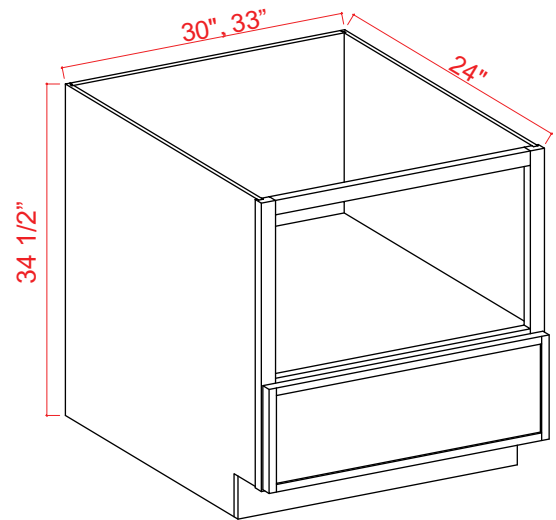

Wood Tray / Chrome Tray

Item Code

Wood Tray

Chrome Tray 33

Chrome Tray 36

Add ^T to ERB for Lazy Susan
 Wood tray does not have a pole included in the middle
 Wood tray *** Can be used in frameless line. Fits both 33" and 36"
 rays are shelf mounted

Microwave Base Cabinet

Item Code		W	H	D
MB30	Cabinet	30	34 1/2	24
	Drawer	29 3/4	10 1/2	3/4
	Opening Dimensions: 27"W x 17"H			
MB33	Cabinet	33	34 1/2	24
	Drawer	32 3/4	10 1/2	3/4
	Opening Dimensions: 30"W x 17"H			