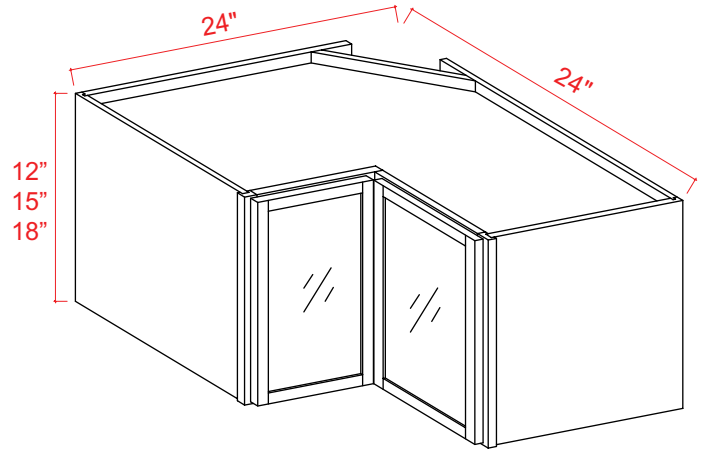

Easy Reach Wall Glass Door Cabinet

Item Code		W	H	D
WER2412GD	Cabinet	24	12	12
	Door	10 3/4	11 3/4	3/4
WER2415GD	Cabinet	24	15	12
	Door	10 3/4	14 3/4	3/4
WER2418GD	Cabinet	24	18	12
	Door	10 3/4	17 3/4	3/4

*Clear glass included
Color matched interior
No Shelf*

Wall Diagonal Glass Door Corner Cabinet

Item Code		W	H	D
DCW2412GD	Cabinet	24	12	12
	Door	15 1/4	11 3/4	3/4
DCW2415GD	Cabinet	24	15	12
	Door	15 1/4	14 3/4	3/4
DCW2418GD	Cabinet	24	18	12
	Door	15 1/4	17 3/4	3/4