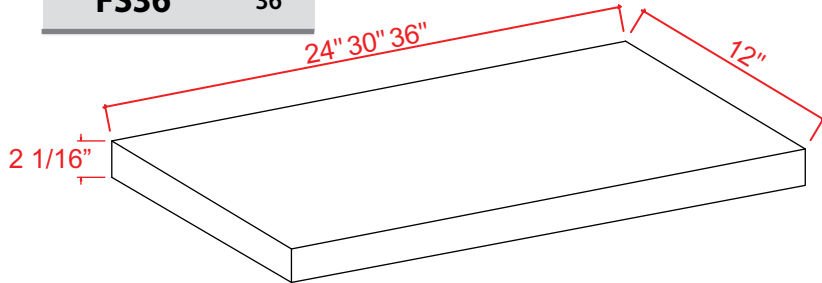

Floating Shelf

Item Code	L
FS24	24
FS30	30
FS36	36