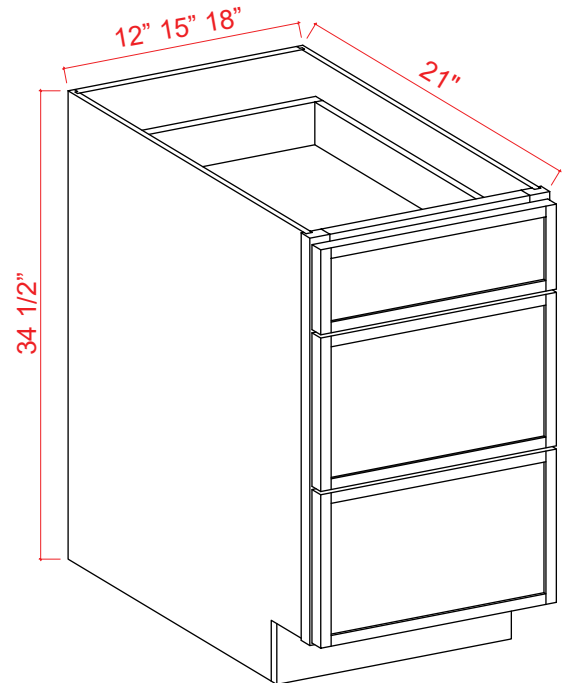

Vanity Drawer Cabinet

Item Code		W	H	D
3VDB12	Cabinet	12	34 1/2	21
	Top Drawer	11 3/4	6 1/4	3/4
	Bottom Drawers	11 3/4	11 1/4	3/4
3VDB15	Cabinet	15	34 1/2	21
	Top Drawer	14 3/4	6 1/4	3/4
	Bottom Drawers	14 3/4	11 1/4	3/4
3VDB18	Cabinet	18	34 1/2	21
	Top Drawer	17 3/4	6 1/4	3/4
	Bottom Drawers	17 3/4	11 1/4	3/4