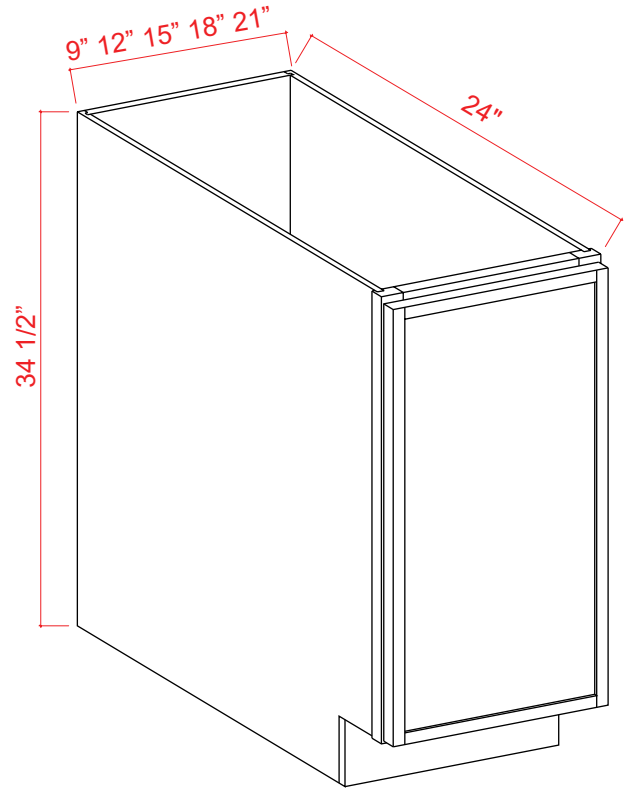

2 adjustable shelves (30" - 36")
3 adjustable shelves (42")
Can be pulled for exact fit

Base Cabinets

Base Cabinet Single Door

Item Code		W	H	D
B12	Cabinet	12	34 1/2	24
	Door	11 3/4	33 3/4	3/4
B15	Cabinet	15	34 1/2	24
	Door	14 3/4	33 3/4	3/4
B18	Cabinet	18	34 1/2	24
	Door	17 3/4	33 3/4	3/4
B21	Cabinet	21	34 1/2	24
	Door	20 3/4	33 3/4	3/4

1 Drawer, 1 Adjustable Shelf (12", 15", 18", 21")

Base Cabinet Double Door

Item Code		W	H	D
B24	Cabinet	24	34 1/2	24
	Door	11 3/4	33 1/2	3/4
B27	Cabinet	27	34 1/2	24
	Door	13 1/4	33 1/2	3/4
B30	Cabinet	30	34 1/2	24
	Door	14 3/4	33 1/2	3/4
B33	Cabinet	33	34 1/2	24
	Door	15 3/4	33 1/2	3/4
B36	Cabinet	36	34 1/2	24
	Door	17 3/4	33 1/2	3/4
B42	Cabinet	42	34 1/2	24
	Door	20 3/4	33 1/2	3/4

1 Drawer, 1 Adjustable Shelf (24", 27")
2 Drawers, 2 Adjustable Shelves (30", 33", 36", 42")

Base Cabinet Full High Single Door

Item Code		W	H	D
BFH09	Cabinet	9	34 1/2	24
	Door	8 3/4	29 1/4	3/4
BFH12	Cabinet	12	34 1/2	24
	Door	11 3/4	29 1/4	3/4
BFH15	Cabinet	15	34 1/2	24
	Door	14 3/4	29 1/4	3/4
BFH18	Cabinet	18	34 1/2	24
	Door	17 3/4	29 1/4	3/4
BFH21	Cabinet	21	34 1/2	24
	Door	20 3/4	29 1/4	3/4