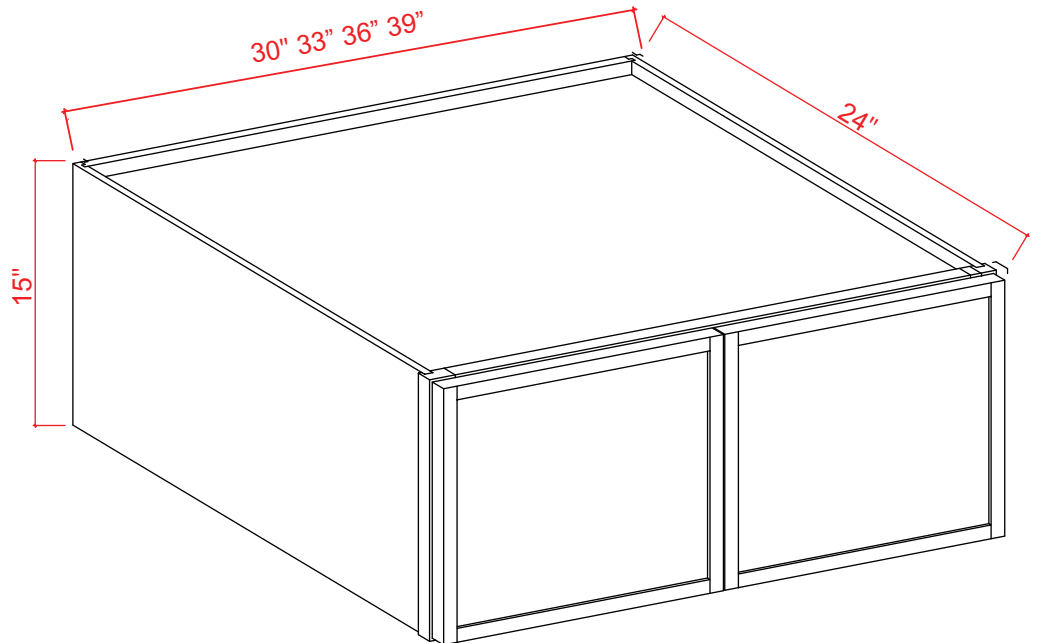

Wall Refrigerator Cabinet Double Doors

Item Code		W	H	D
W301224	Cabinet	30	12	24
	Door	14 3/4	11 3/4	3/4
W301524	Cabinet	30	15	24
	Door	14 3/4	14 3/4	3/4
W301824	Cabinet	30	18	24
	Door	14 3/4	17 3/4	3/4
W302424	Cabinet	30	24	24
	Door	14 3/4	23 3/4	3/4
W331224	Cabinet	33	12	24
	Door	16 1/4	11 3/4	3/4
W331524	Cabinet	33	15	24
	Door	16 1/4	14 3/4	3/4
W331824	Cabinet	33	18	24
	Door	16 1/4	17 3/4	3/4
W332424	Cabinet	33	24	24
	Door	16 1/4	23 3/4	3/4
W361224	Cabinet	36	12	24
	Door	17 3/4	11 3/4	3/4
W361524	Cabinet	36	15	24
	Door	17 3/4	14 3/4	3/4
W361824	Cabinet	36	18	24
	Door	17 3/4	17 3/4	3/4
W362424	Cabinet	36	24	24
	Door	17 3/4	23 3/4	3/4

No Shelves (12", 15", 18")
1 Adjustable Shelf (24")