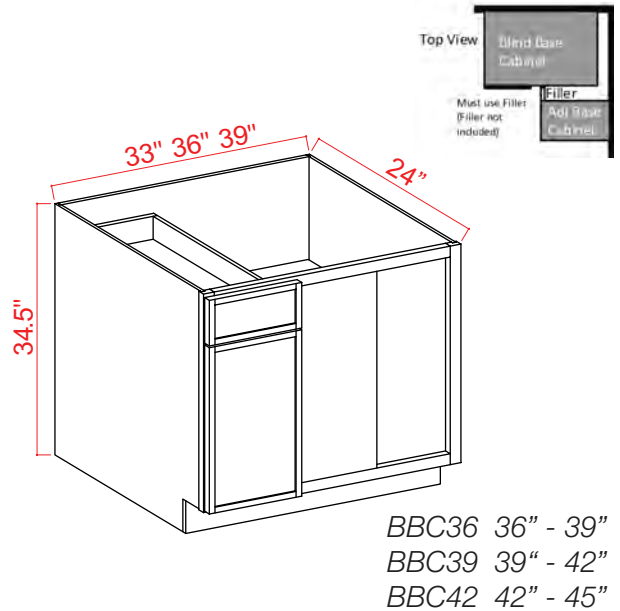

Easy Reach Base Cabinet

Item Code		W	H	D
ERB33	Cabinet	33	34 1/2	24
	Door	7 5/8	29	3/4
ERB36	Cabinet	36	34 1/2	24
	Door	10 5/8	29	3/4

One Bi-fold Door

Blind Corner Base Cabinet

Item Code		W	H	D
BBC36*	Cabinet	33	34 1/2	24
	Door	10	22 1/2	3/4
	Drawer	10	6 1/4	3/4
*Install range 37" min., 40" max; Specify Left-hinge or Right-hinge assembly				
BBC39*	Cabinet	36	34 1/2	3/4
	Door	12 3/4	22 1/2	3/4
	Drawer	12 3/4	6 1/4	24
*Install range 40" min., 43" max; Specify Left-hinge or Right-hinge assembly				
BBC42*	BCabinet	39	34 1/2	3/4
	Door	15 3/4	22 1/2	24
	Drawer	15 3/4	6 1/4	3/4
*Install range 43" min., 46" max; Specify Left-hinge or Right-hinge assembly				

Wood Tray / Chrome Tray

Item Code

Wood Tray

Chrome Tray 33

Chrome Tray 36

Add ^T to ERB for Lazy Susan
 Wood tray does not have a pole included in the middle
 Wood tray *** Can be used in frameless line. Fits both 33" and 36"
 rays are shelf mounted