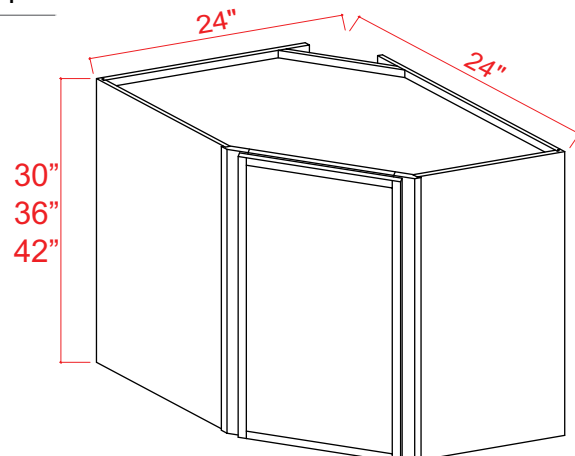

No Shelves (12", 15", 18")
1 Adjustable Shelf (24")

Wall Cabinet With Drawers

Item Code		W	H	D
WD1848	Cabinet	18	48	12
	Door	17 3/4	29 3/4	3/4
	Drawer	17 3/4	8 3/4	3/4
WD1854	Cabinet	18	54	12
	Door	17 3/4	35 3/4	3/4
	Drawer	17 3/4	8 3/4	3/4
WD1860	Cabinet	18	60	12
	Door	17 3/4	41 3/4	3/4
	Drawer	17 3/4	8 3/4	3/4

2 adjustable shelves (48" & 54")
3 adjustable shelves (60")

Wall Diagonal Corner Cabinet

Item Code		W	H	D
DCW2430	Cabinet	24	30	24
	Door	15 1/4	29 3/4	3/4
DCW2436	Cabinet	24	36	24
	Door	15 1/4	35 3/4	3/4
DCW2442	Cabinet	24	42	24
	Door	15 1/4	41 3/4	3/4