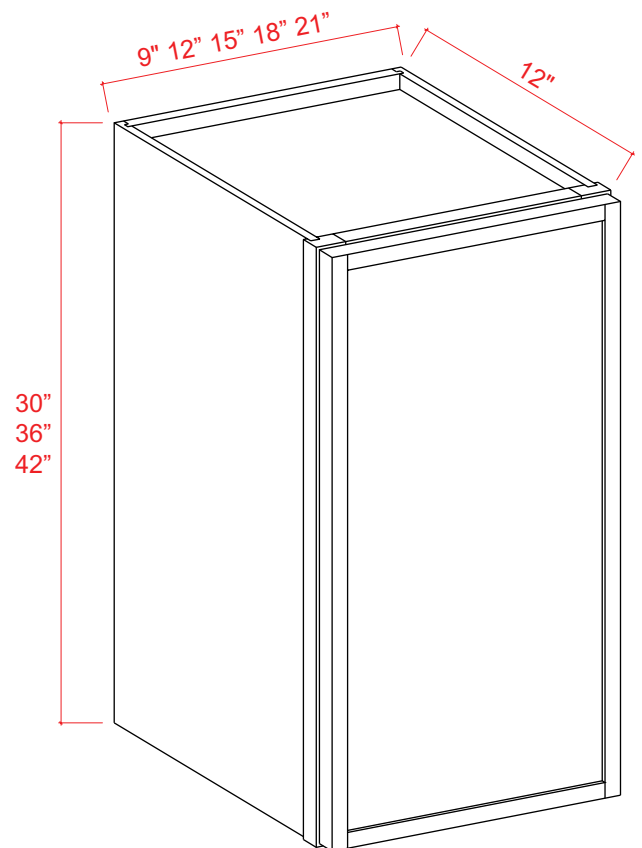

Wall Cabinet Single Door

Item Code		W	H	D
W0930	Cabinet	9	30	12
	Door	8 3/4	29 3/4	3/4
W0936	Cabinet	9	36	12
	Door	8 3/4	35 3/4	3/4
W0942	Cabinet	9	42	12
	Door	8 3/4	41 3/4	3/4
W1230	Cabinet	12	30	12
	Door	11 3/4	29 3/4	3/4
W1236	Cabinet	12	36	12
	Door	11 3/4	35 3/4	3/4
W1242	Cabinet	12	42	12
	Door	11 3/4	41 3/4	3/4
W1530	Cabinet	15	30	12
	Door	14 3/4	29 3/4	3/4
W1536	Cabinet	15	36	12
	Door	14 3/4	35 3/4	3/4
W1542	Cabinet	15	42	12
	Door	14 3/4	41 3/4	3/4
W1830	Cabinet	18	30	12
	Door	17 3/4	29 3/4	3/4
W1836	Cabinet	18	36	12
	Door	17 3/4	35 3/4	3/4
W1842	Cabinet	18	42	12
	Door	17 3/4	41 3/4	3/4
W2130	Cabinet	21	30	12
	Door	20 3/4	29 3/4	3/4
W2136	Cabinet	21	36	12
	Door	20 3/4	35 3/4	3/4
W2142	Cabinet	21	42	12
	Door	20 3/4	41 3/4	3/4

2 Adjustable Shelves (30" & 36")
3 Adjustable Shelves (42")