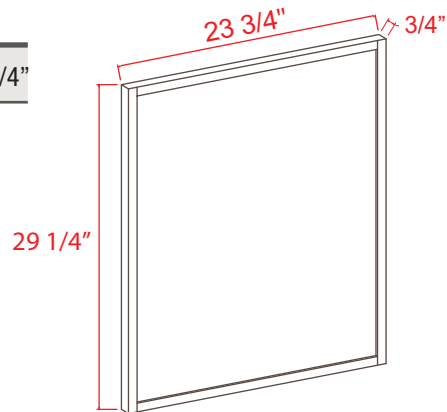

Base Decorative Door Panel

Item Code	L
BDEP	29 $\frac{1}{4}''$