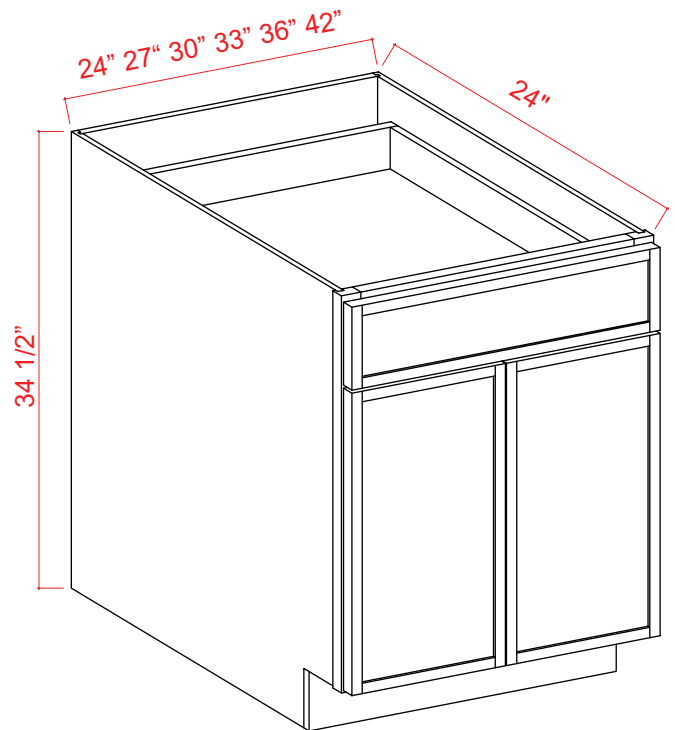

1 Drawer, 1 Adjustable Shelf (24", 27")
2 Drawers, 2 Adjustable Shelves (30", 33", 36", 42")