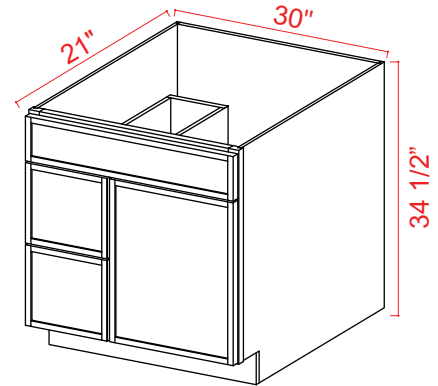

Vanity Combo Cabinet

Item Code		W	H	D
V3021TDL	Cabinet	30	34 1/2	21
	Door	17 3/4	22 3/4	3/4
	Long Drawer	17 3/4	6 1/4	3/4
	Top Drawer	11 3/4	6 1/4	3/4
	Bottom Drawer	11 3/4	11 1/4	3/4
V3021TDR	Cabinet	30	34 1/2	21
	Door	17 3/4	22 3/4	3/4
	Long Drawer	17 3/4	6 1/4	3/4
	Top Drawer	11 3/4	6 1/4	3/4
	Bottom Drawer	11 3/4	11 1/4	3/4

Vanity Drawer Cabinet

Item Code		W	H	D
V3621TDL	Cabinet	36	34 1/2	21
	Door	11 3/4	22 3/4	3/4
	Long Drawer	23 3/4	6 1/4	3/4
	Top Drawer	11 3/4	6 1/4	3/4
	Bottom Drawer	11 3/4	11 1/4	3/4
V3621TDR	Cabinet	36	34 1/2	21
	Door	11 3/4	22 3/4	3/4
	Long Drawer	23 3/4	6 1/4	3/4
	Top Drawer	11 3/4	6 1/4	3/4
	Bottom Drawer	11 3/4	11 1/4	3/4