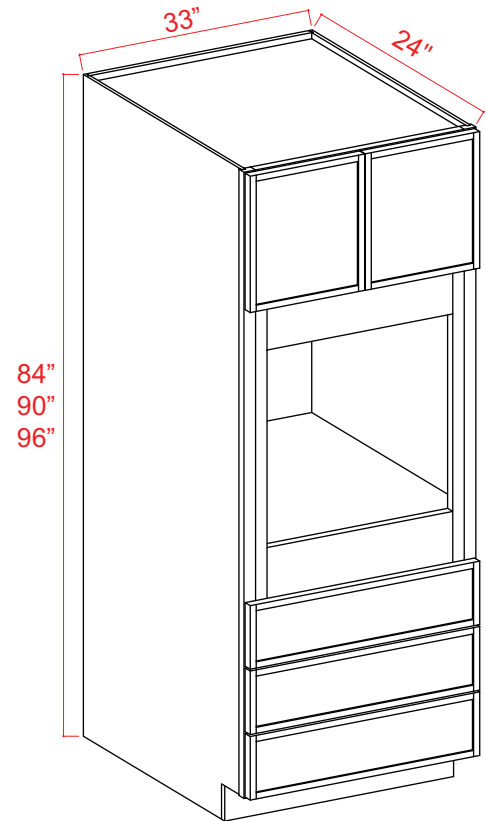

Oven Cabinet

Item Code		W	H	D
O338424	Cabinet	33	84	24
	Doors	16 1/4	17 1/4	3/4
	Drawers	32 3/4	8 1/4	3/4
O339024	Cabinet	33	90	24
	Doors	16 1/4	23 1/4	3/4
	Drawers	32 3/4	8 1/4	3/4
O339624	Cabinet	33	96	24
	Doors	16 1/4	29 1/4	3/4
	Drawers	32 3/4	8 1/4	3/4