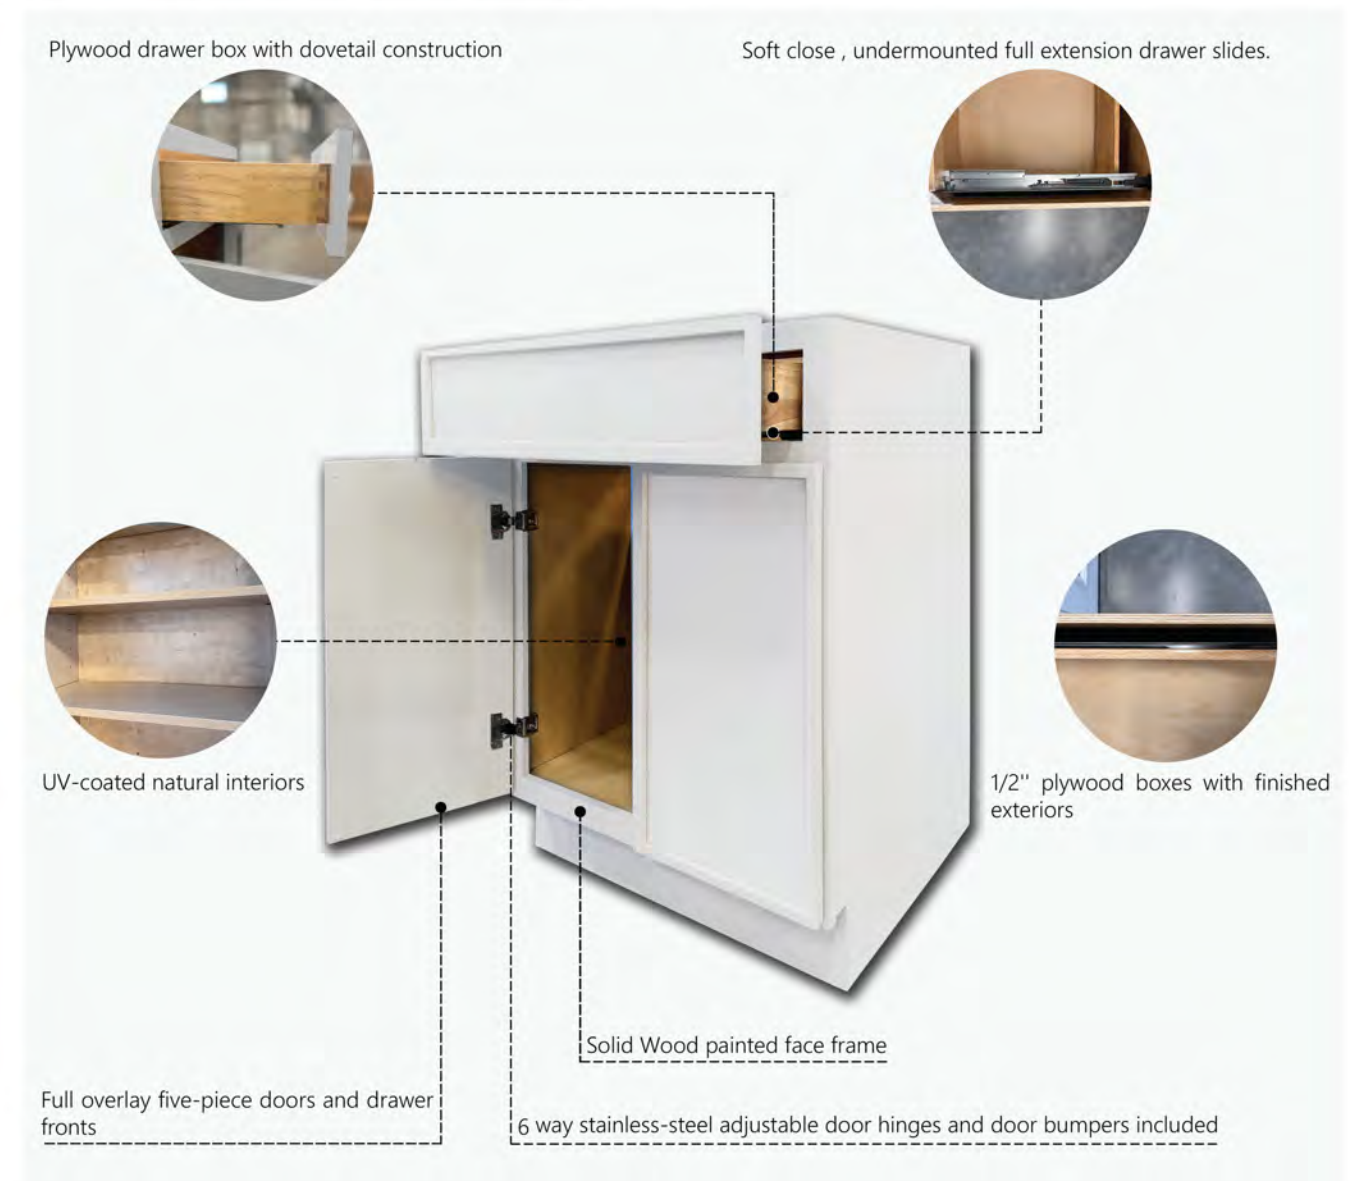

Slim Shaker Spec Catalog 2024

A tall, narrow wooden cabinet with a decorative crown molding top and two small drawers near the bottom. It stands on the left side of the kitchen.

A window with a light-colored, textured roller blind. A small potted plant is visible on the sill to the left.

SLIM DOVE WHITE

SDW

SLIM WHITE OAK

SWO

CABINET CONSTRUCTION LAYOUT - SLIM SHAKER

1. Full overlay door and drawer front.
2. 6-way adjustable European-style hinge with soft-close feature
3. Shelving is 3/4 inch thick cabinet-grade plywood with front edge banding.
4. Dovetail drawers with solid wood on all sides, full extension
5. Concealed under-mount full extension drawer glides with soft-close feature
6. 1/2 inch cabinet-grade plywood box, UV coated natural plywood on interior
7. Bracket reinforcements for base cabinet
8. Double-doweled face frame joint
9. Hardwood face frame
10. Door bumpers