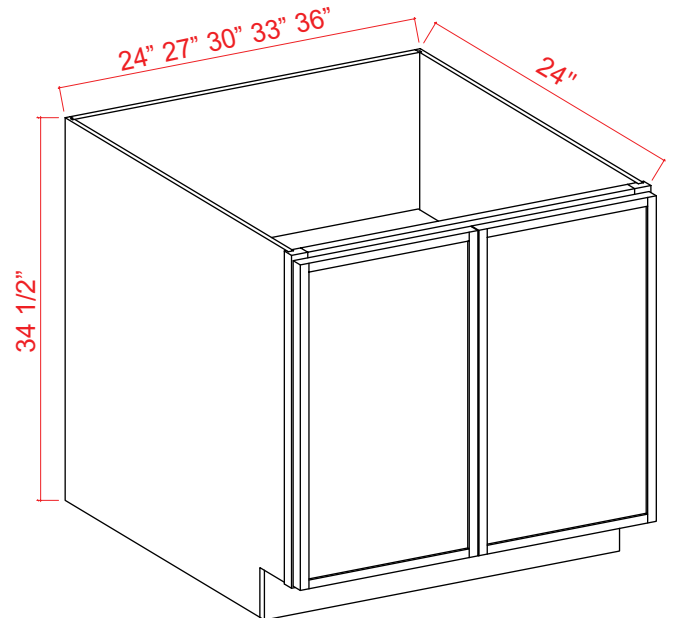

1 Drawer, 1 Adjustable Shelf (24", 27")
2 Drawers, 2 Adjustable Shelves (30", 33", 36", 42")

Base Cabinet Full High Single Door

Item Code		W	H	D
BFH09	Cabinet	9	34 1/2	24
	Door	8 3/4	29 1/4	3/4
BFH12	Cabinet	12	34 1/2	24
	Door	11 3/4	29 1/4	3/4
BFH15	Cabinet	15	34 1/2	24
	Door	14 3/4	29 1/4	3/4
BFH18	Cabinet	18	34 1/2	24
	Door	17 3/4	29 1/4	3/4
BFH21	Cabinet	21	34 1/2	24
	Door	20 3/4	29 1/4	3/4

1 Adjustable Shelf (12", 15", 18", 21")

Base Cabinet Full High 2 Doors

Item Code		W	H	D
BFH24	Cabinet	24	34 1/2	24
	Door	11 3/4	29 1/4	3/4
BFH27	Cabinet	27	34 1/2	24
	Door	13 1/4	29 1/4	3/4
BFH30	Cabinet	30	34 1/2	24
	Door	14 3/4	29 1/4	3/4
BFH33	Cabinet	33	34 1/2	24
	Door	16 1/4	29 1/4	3/4
BFH36	Cabinet	36	34 1/2	24
	Door	17 3/4	29 1/4	3/4