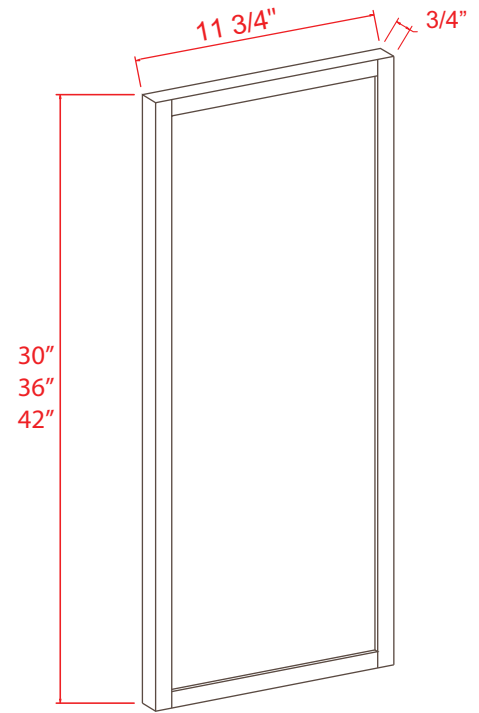

Wall Decorative Door Panel

Item Code	L
WDEP30	29 $\frac{3}{4}$
WDEP36	35 $\frac{3}{4}$
WDEP42	41 $\frac{3}{4}$