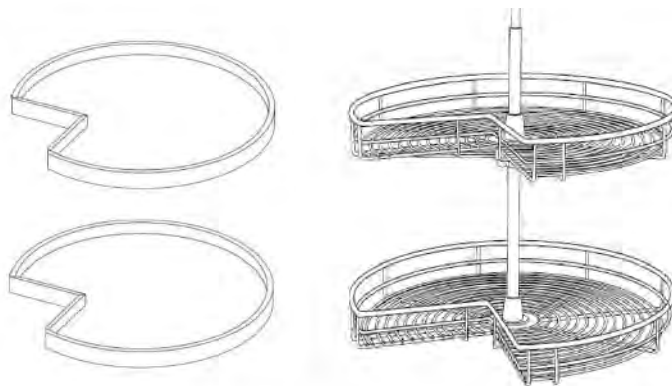

Wood Tray / Chrome Tray

Item Code

Wood Tray

Chrome Tray 33

Chrome Tray 36

Add ^T to ERB for Lazy Susan
 Wood tray does not have a pole included in the middle
 Wood tray *** Can be used in frameless line. Fits both 33" and 36"
 rays are shelf mounted