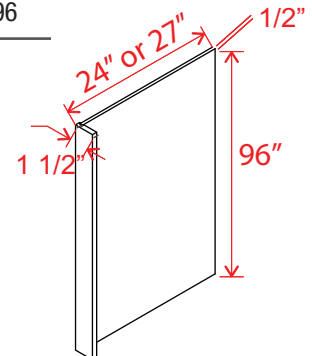

Refrigerator End Panel

Item Code	L
REPV2496	96
REPV2796	96

Note: Edges are not finished