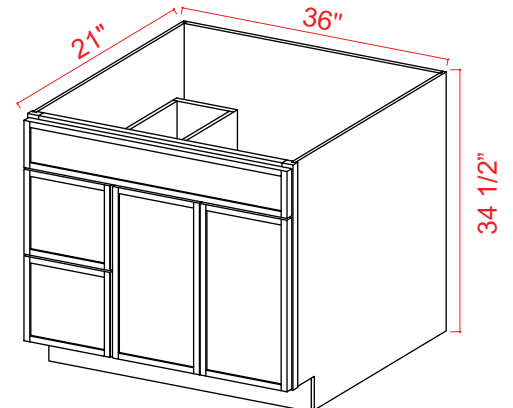

V3621TDL: 36" Combo w Drawers Left
V3621TDR: 36" Combo w Drawers Right