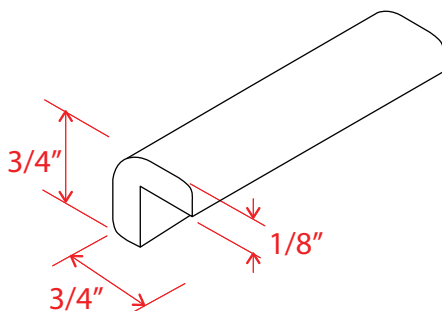

Outside Corner Moulding

Item Code	L
OCM8	96