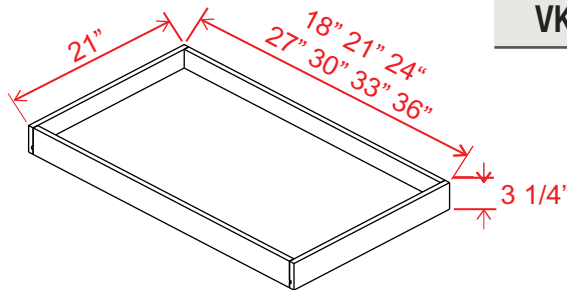

Shelf Board

Item Code	L
S2496	96

Banded on both edges
Finished on all 4 sides
Color to match cabinet

Roll Out Tray

Item Code
RS18
RS21
RS24
RS27
RS30
RS33
RS36

Natural finish. Side mount only.
Full extension, not self-closing