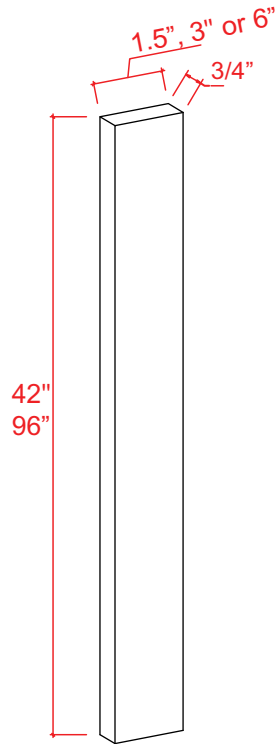

Wall / Tall Fillers

Item Code	L
F1.5	96
F342	42
F396	96
F642	42
F696	96