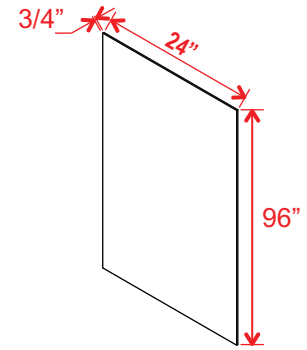

Shelf Board

Item Code	L
S2496	96